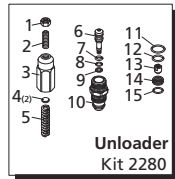

Repair Kits

Pos	Code	Description	Qty.	Pos	Code	Description	Qty.	Pos	Code	Description	Qty.
1	1980300	Nut M6	1	38	1981580	Ring	1	AR64516	Oil	1	
2	2760420	Grub screw M6x12	1	39	1981570	Piston guide	3	OIL CAPACITY - 16 oz			
3	1980540	Unloader knob	1	40	770260	O-Ring ø23.52x1.78	3	Legend			
4	1980220	Spring plate	2	41	1260440	Gasket	3				
5	2760410	Spring	1	42	640070	O-Ring ø13.95x2.62	3	ø 15	ø 15	ø 15	ø 15
6	2760400	Valve piston	1	43	2760310	Spacer	3	For √	For ☒	For ▲	For □
7	2260100	O-Ring ø6.02x2.62	1	44	1260460	Oil seal	3	RSV2.5G25	RSV3G25	RSV3.5G35	RSV4G30
8	660190	O-Ring ø6.07x1.78	1	45	2760010	Pump body	1		For ○		For ■
9	2760210	Ring	1	46	1266740	Bearing cap	1		RSV3G30		RSV4G35
10	2760050	Piston guide	1	47	1260790	Circlip øi52	1		For ●		RSV4G40
11	1200690	O-Ring ø15.6x1.78	4	48	1780550	Snap ring	1		RSV3G35		
12	394280	O-Ring ø12.42x1.78	2	49	2760340	Bearing	1	○ □ ▲ ▣			
13	2260070	By-pass jet	1	50	1780490	Bearing	1	● √ ■			
14	2760090	Seat	1	51	880130	Oil cap	1				
15	770140	O-Ring ø11.11x1.78	1	52	2760040	Piston	3				
16	1982520	Hose nipple	1	53	1780050	Piston pin	3				
17	480480	O-Ring ø4.48x1.78	2	54	1780040	Con rod Aluminum	3	○ □ ▲ ▣			
18	1250280	Ball	1	55	1780710	Con rod Bronze	3	● √ ■			
19	1560520	Spring	1	56	802190	Bolt M6x12	4				
20	2760230	Detergent injector 3/8" G	1	57	2760110	Rear cover	1	(71 in/lbs)			
21	2760270	O-Ring ø12x1	1	58	2760350	Bearing	1	○ □ ▲ ▣			
22	1470210	O-Ring ø9x1	1	59	1321190	Bearing	1	● √ ■			
23	2760120	Injector insert	1	60	1321080	Snap ring	1				
24	2760200	Spring	1	61	2769201	Complete pump head	1				
25	2760130	Jet	1	62	480671	Oil seal	1				
26	1460430	O-Ring ø4x2.5	1	63	180030	Bolt M8x20	4				
27	801080	Bolt M6x50	8	64	820440	Set screw M6	1				
28	1381550	Lockwasher	8	65	1780340	Hollow shaft ø1"	1	○ ●			
29	2760020	Head	1	66	1780920	Hollow shaft ø1"	1	▲			
30	2760140	Ez-start plug	1	67	1780330	Hollow shaft ø1"	1	□ ■			
31	1982240	Ball	1	68	1780590	Hollow shaft ø3/4"	1	∇			
32	1981800	Spring	1	69	1780600	Hollow shaft ø3/4"	1	▣			
33	2760260	Plug 1/4" G	2	70	1780580	Flange F25	1	∇ ▣			
34	2760180	Plug	3	71	2760290	Flange F40	1	○ ● ▲ ▣ ■			
35	2769050	Complete valve	6								
36	2760220	Support ring	3								
37	1342761	Gasket	3								