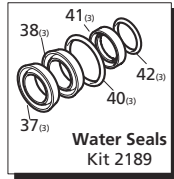

Repair Kits

Pos	Code	Description	Qty.	Pos	Code	Description	Qty.	Pos	Code	Description	Qty.
1	1980300	Nut M6	1	38	1981580	Ring	1	AR64516	Oil	1	
2	2760420	Grub screw M6x12	1	39	1981570	Piston guide	3	OIL CAPACITY - 16 oz			
3	1980540	Unloader knob	1	40	770260	O-Ring ø23.52x1.78	3	Legend			
4	1980220	Spring plate	2	41	1260440	Gasket	3				
5	2760410	Spring	1	42	640070	O-Ring ø13.95x2.62	3	ø 15	ø 15	ø 15	ø 15
6	2760400	Valve piston	1	43	2760310	Spacer	3	For √	For ☒	For ▲	For □
7	2260100	O-Ring ø6.02x2.62	1	44	1260460	Oil seal	3	RSV2.5G25	RSV3G25	RSV3.5G35	RSV4G30
8	660190	O-Ring ø6.07x1.78	1	45	2760010	Pump body	1		For ○		For ■
9	2760210	Ring	1	46	1266740	Bearing cap	1		RSV3G30		RSV4G35
10	2760050	Piston guide	1	47	1260790	Circlip øi52	1		For ●		RSV4G40
11	1200690	O-Ring ø15.6x1.78	4	48	1780550	Snap ring	1		RSV3G35		
12	394280	O-Ring ø12.42x1.78	2	49	2760340	Bearing	1	○ □ ▲ ▣			
13	2260070	By-pass jet	1	50	1780490	Bearing	1	● √ ■			
14	2760090	Seat	1	51	880130	Oil cap	1				
15	770140	O-Ring ø11.11x1.78	1	52	2760040	Piston	3				
16	1982520	Hose nipple	1	53	1780050	Piston pin	3				
17	480480	O-Ring ø4.48x1.78	2	54	1780040	Con rod Aluminum	3	○ □ ▲ ▣			
18	1250280	Ball	1	55	1780710	Con rod Bronze	3	● √ ■			
19	1560520	Spring	1	56	802190	Bolt M6x12	4				
20	2760230	Detergent injector 3/8" G	1	57	2760110	Rear cover	1	(71 in/lbs)			
21	2760270	O-Ring ø12x1	1	58	2760350	Bearing	1	○ □ ▲ ▣			
22	1470210	O-Ring ø9x1	1	59	1321190	Bearing	1	● √ ■			
23	2760120	Injector insert	1	60	1321080	Snap ring	1				
24	2760200	Spring	1	61	2769201	Complete pump head	1				
25	2760130	Jet	1	62	480671	Oil seal	1				
26	1460430	O-Ring ø4x2.5	1	63	180030	Bolt M8x20	4				
27	801080	Bolt M6x50	8	64	820440	Set screw M6	1				
28	1381550	Lockwasher	8	65	1780340	Hollow shaft ø1"	1	○ ●			
29	2760020	Head	1	66	1780920	Hollow shaft ø1"	1	▲			
30	2760140	Ez-start plug	1	67	1780330	Hollow shaft ø1"	1	□ ■			
31	1982240	Ball	1	68	1780590	Hollow shaft ø3/4"	1	∇			
32	1981800	Spring	1	69	1780600	Hollow shaft ø3/4"	1	▣			
33	2760260	Plug 1/4" G	2	70	1780580	Flange F25	1	∇ ▣			
34	2760180	Plug	3	71	2760290	Flange F40	1	○ ● ▲ ▣ ■			
35	2769050	Complete valve	6								
36	2760220	Support ring	3								
37	1342761	Gasket	3								