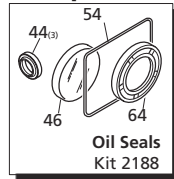

Repair Kits

Pos	Code	Description	Qty.	Pos	Code	Description	Qty.	Pos	Code	Description	Qty.
1	1980300	Nut M6	1	38	1981580	Ring	1	AR64516	Oil	1	
2	2760420	Grub screw M6x12	1	39	1981570	Piston guide	3	OIL CAPACITY - 16 oz			
3	1980540	Unloader knob	1	40	770260	O-Ring ø23.52x1.78	3	Legend			
4	1980220	Spring plate	2	41	1260440	Gasket	3				
5	2760410	Spring	1	42	640070	O-Ring ø13.95x2.62	3	ø 15	ø 15	ø 15	ø 15
6	2760400	Valve piston	1	43	2760310	Spacer	3	For √	For ☒	For ▲	For □
7	2260100	O-Ring ø6.02x2.62	1	44	1260460	Oil seal	3	RSV2.5G25	RSV3G25	RSV3.5G35	RSV4G30
8	660190	O-Ring ø6.07x1.78	1	45	2760010	Pump body	1		For ○		For ■
9	2760210	Ring	1	46	1266740	Bearing cap	1		RSV3G30		RSV4G35
10	2760050	Piston guide	1	47	1260790	Circlip øi52	1		For ●		RSV4G40
11	1200690	O-Ring ø15.6x1.78	4	48	1780550	Snap ring	1		RSV3G35		
12	394280	O-Ring ø12.42x1.78	2	49	2760340	Bearing	1	○ □ ▲ ▣			
13	2260070	By-pass jet	1	50	1780490	Bearing	1	● √ ■			
14	2760090	Seat	1	51	880130	Oil cap	1				
15	770140	O-Ring ø11.11x1.78	1	52	2760040	Piston	3				
16	1982520	Hose nipple	1	53	1780050	Piston pin	3				
17	480480	O-Ring ø4.48x1.78	2	54	1780040	Con rod Aluminum	3	○ □ ▲ ▣			
18	1250280	Ball	1	55	1780710	Con rod Bronze	3	● √ ■			
19	1560520	Spring	1	56	802190	Bolt M6x12	4				
20	2760230	Detergent injector 3/8" G	1	57	2760110	Rear cover	1	(71 in/lbs)			
21	2760270	O-Ring ø12x1	1	58	2760350	Bearing	1	○ □ ▲ ▣			
22	1470210	O-Ring ø9x1	1	59	1321190	Bearing	1	● √ ■			
23	2760120	Injector insert	1	60	1321080	Snap ring	1				
24	2760200	Spring	1	61	2769201	Complete pump head	1				
25	2760130	Jet	1	62	480671	Oil seal	1				
26	1460430	O-Ring ø4x2.5	1	63	180030	Bolt M8x20	4				
27	801080	Bolt M6x50	8	64	820440	Set screw M6	1				
28	1381550	Lockwasher	8	65	1780340	Hollow shaft ø1"	1	○ ●			
29	2760020	Head	1	66	1780920	Hollow shaft ø1"	1	▲			
30	2760140	Ez-start plug	1	67	1780330	Hollow shaft ø1"	1	□ ■			
31	1982240	Ball	1	68	1780590	Hollow shaft ø3/4"	1	∇			
32	1981800	Spring	1	69	1780600	Hollow shaft ø3/4"	1	▣			
33	2760260	Plug 1/4" G	2	70	1780580	Flange F25	1	∇ ▣			
34	2760180	Plug	3	71	2760290	Flange F40	1	○ ● ▲ ▣ ■			
35	2769050	Complete valve	6								
36	2760220	Support ring	3								
37	1342761	Gasket	3								