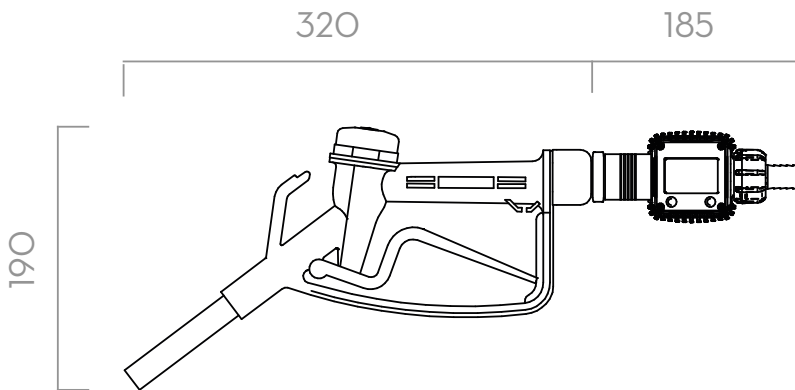

WATER

WINDSCREEN

CHART

K24 SUZZARABLU MANUAL NOZZLE

IN THE BOX

- K24 SUZZARABLU MANUAL NOZZLE
- INSTRUCTION MANUAL

DETAILS

STAINLESS STEEL SPOUT

K24 METER

DIMENSIONS

Dimensions expressed in millimeters

MATERIALS

- SPOUT: STAINLESS STEEL
- BODY: TECHNOPYLIMER

TECHNICAL DATA

| CODE | DESCRIPTION | FLUIDS TYPE | FLOW RATE | | PRESSURE | INLET | SWIVEL | SPOUT |
|-----------|------------------------------|-------------|-----------|----------|----------|-------|--------|-------|
| | | | L/MIN | GPM | | | | |
| FO0870020 | K24 SUZZARABLU MANUAL NOZZLE | | 5 - 80 | 1,3 - 21 | 3,4 | 3/4" | NO | 3/4" |