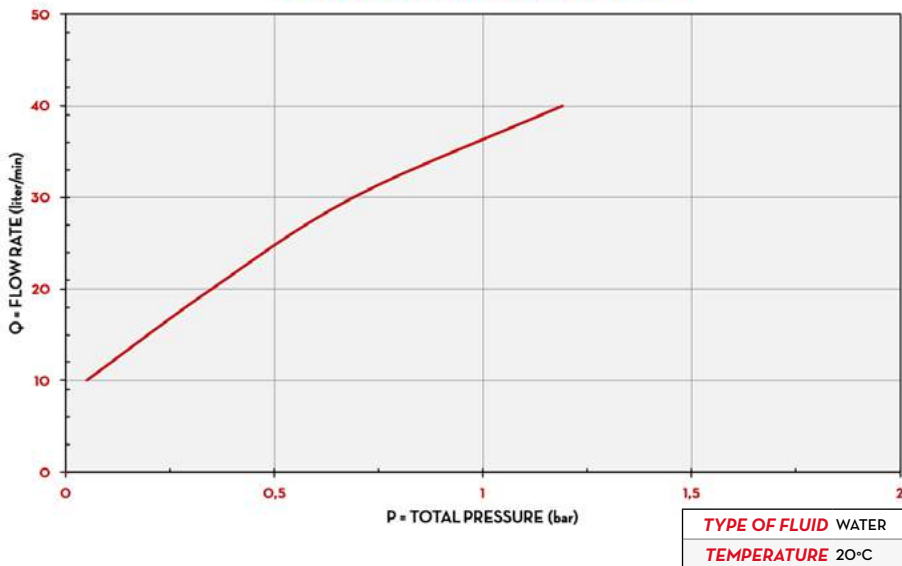

NOZZLES

FILTRATION

TANK MONITORING

HOSE REEL

ACCESSORIES

MERCHANDISE

AIR

ANTIFREEZE

AdBlue®

BIODIESEL

DIESEL

FOOD

GASOLINE

GREASE

KEROSENE

OIL

WATER

WINDSCREEN

CHART

K24 SUZZARABLU MANUAL NOZZLE

IN THE BOX

- K24 SUZZARABLU MANUAL NOZZLE
- INSTRUCTION MANUAL

DETAILS

STAINLESS STEEL SPOUT

DIMENSIONS